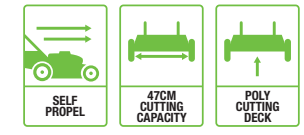

**SUPPLIED WITH A
5.0Ah BATTERY &
RAPID CHARGER**

SPECIFICATION

	LM1900E-SP
CUTTING CAPACITY	47cm self propelled
MOTOR TYPE	Brushed
DECK MATERIAL	Poly
CUTTING HEIGHT	Central adjustment 25/35/50/65/80mm
CATCHER BAG CAPACITY	55 litre
FUNCTIONS	Mulch, collect
NOISE RATING	tbc LpA tbc LwA
VIBRATION	tb cm/s²
WEIGHT WITHOUT BATTERY	tbc kg
CUTTING AREA	2.5Ah up to 600m²